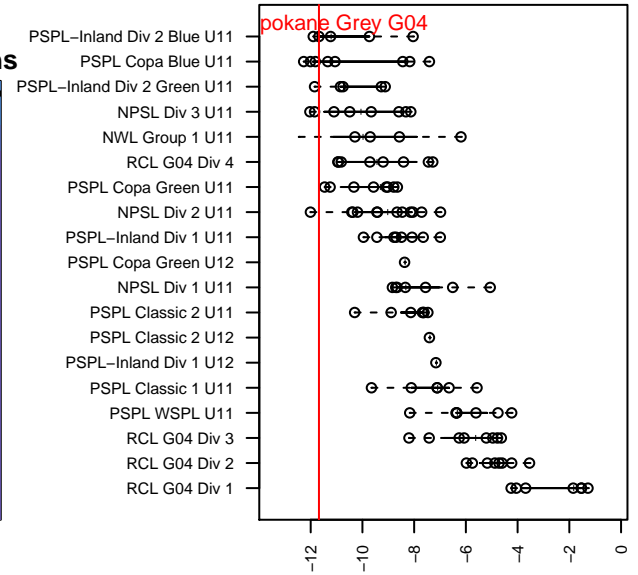

FC Spokane Grey G04

FC Spokane
 Spokane, WA
 G04 total strength=-46
 attack=0.09 defense=0.03
 fall league = PSPL-Inland Div 2 Blue U11
 spr league = Spr PSPL-Inland Div 2 Blue U11
 notes= Nelson-Slack 2015

alt names used:
 FC Spokane G04 Grey-Nelson/Slack
 FC Spokane G04 Grey-Nelson/Slack

Venues played:
 2015 PSPL-Inland Div 2 Blue U11
 2015 Spr PSPL-Inland Div 2 Blue U11

FC Spokane Grey G04
 Dots are actual minus expected GF (blue circles) and GA (red triangles).
 Blue line is smoothed change in attack strength. Red is smoothed change in defense strength.

**attack and defense variance (black dot)
relative to other teams
and top 10 in region**

**attack and defense rating
relative to others at age
and all opponents in last 13 months**

Performance relative to 13 month average